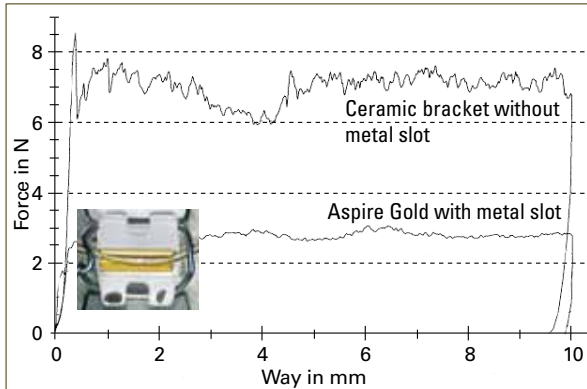

Mechanical retention is better!

Aspire Gold Ceramic Brackets

NEW!
Now also available in McLaughlin-
Bennett-Trevisi System*

- **Handles like a metal bracket...**
The ASPIRE GOLD ceramic bracket convinces through its natural look and low profile. Undercuts in the bracket base give excellent retention, similar to metal brackets with a mesh base. There is no need for the use of special bonding enhancements. The bracket can be bonded with standard light or chemical cure bonding agents.
- **And debonds like a metal bracket...**
no need for special debonding instruments or a special technique.

Aspire Gold Ceramic Brackets

Compared to an ordinary ceramic-bracket the gold slot of the Aspire Gold bracket helps to reduce the friction to a minimum.

Surface of a BioStarter® NiTi-archwire in River Finish Gold

Surface of a Standard NiTi-archwire

To reduce the friction even further you can use the river finish gold range of NiTi-wires. The surface of the wires is specially treated with a plasma coating.

The river finish gold coating is standard in the Forestadent range of BioStarter, Low Force and Triple Force archwires and helps to enhance the aesthetic appearance of the appliance.