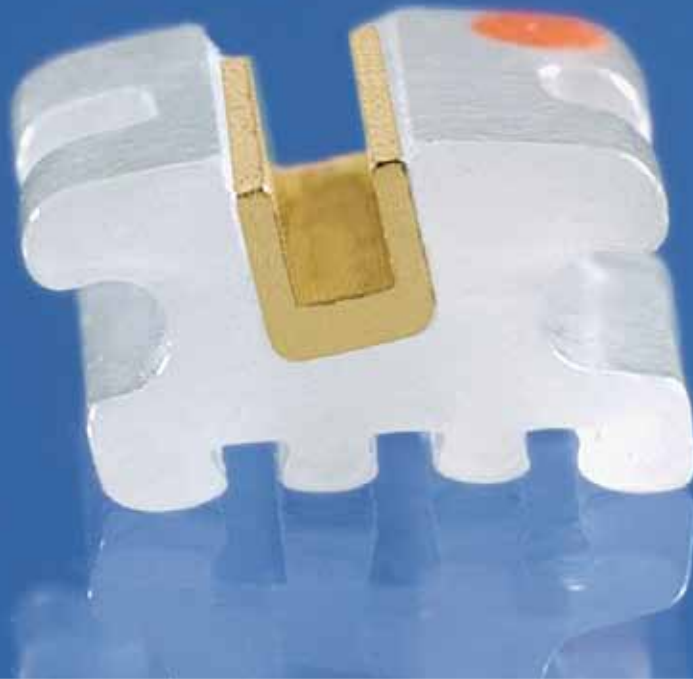

Mechanical retention is better!

Aspire Gold Ceramic Brackets

NEW!
Now also available in McLaughlin-
Bennett-Trevisi System*

- **Handles like a metal bracket...**
The ASPIRE GOLD ceramic bracket convinces through its natural look and low profile. Undercuts in the bracket base give excellent retention, similar to metal brackets with a mesh base. There is no need for the use of special bonding enhancements. The bracket can be bonded with standard light or chemical cure bonding agents.
- **And debonds like a metal bracket...**
no need for special debonding instruments or a special technique.

Aspire Gold Ceramic Brackets

Compared to an ordinary ceramic-bracket the gold slot of the Aspire Gold bracket helps to reduce the friction to a minimum.

Surface of a BioStarter® NiTi-archwire in River Finish Gold

Surface of a Standard NiTi-archwire

To reduce the friction even further you can use the river finish gold range of NiTi-wires. The surface of the wires is specially treated with a plasma coating.

The river finish gold coating is standard in the Forestadent range of BioStarter, Low Force and Triple Force archwires and helps to enhance the aesthetic appearance of the appliance.

Aspire Gold Brackets are available per piece

Slot .022"

McLaughlin-Bennett-Trevisi-System*

NEW!

CE 0297

Cases	5
Brackets 3-3	60
706-0750	
3 706-0751	
-	-

Cases	1	5	10	20	50
Brackets 5-5	20	100	200	400	1000
706-0735	706-0736	706-0737	706-0738	706-0739	
3 706-0740	706-0741	706-0742	706-0743	706-0744	
3-5 706-0745	706-0746	706-0747	706-0748	706-0749	